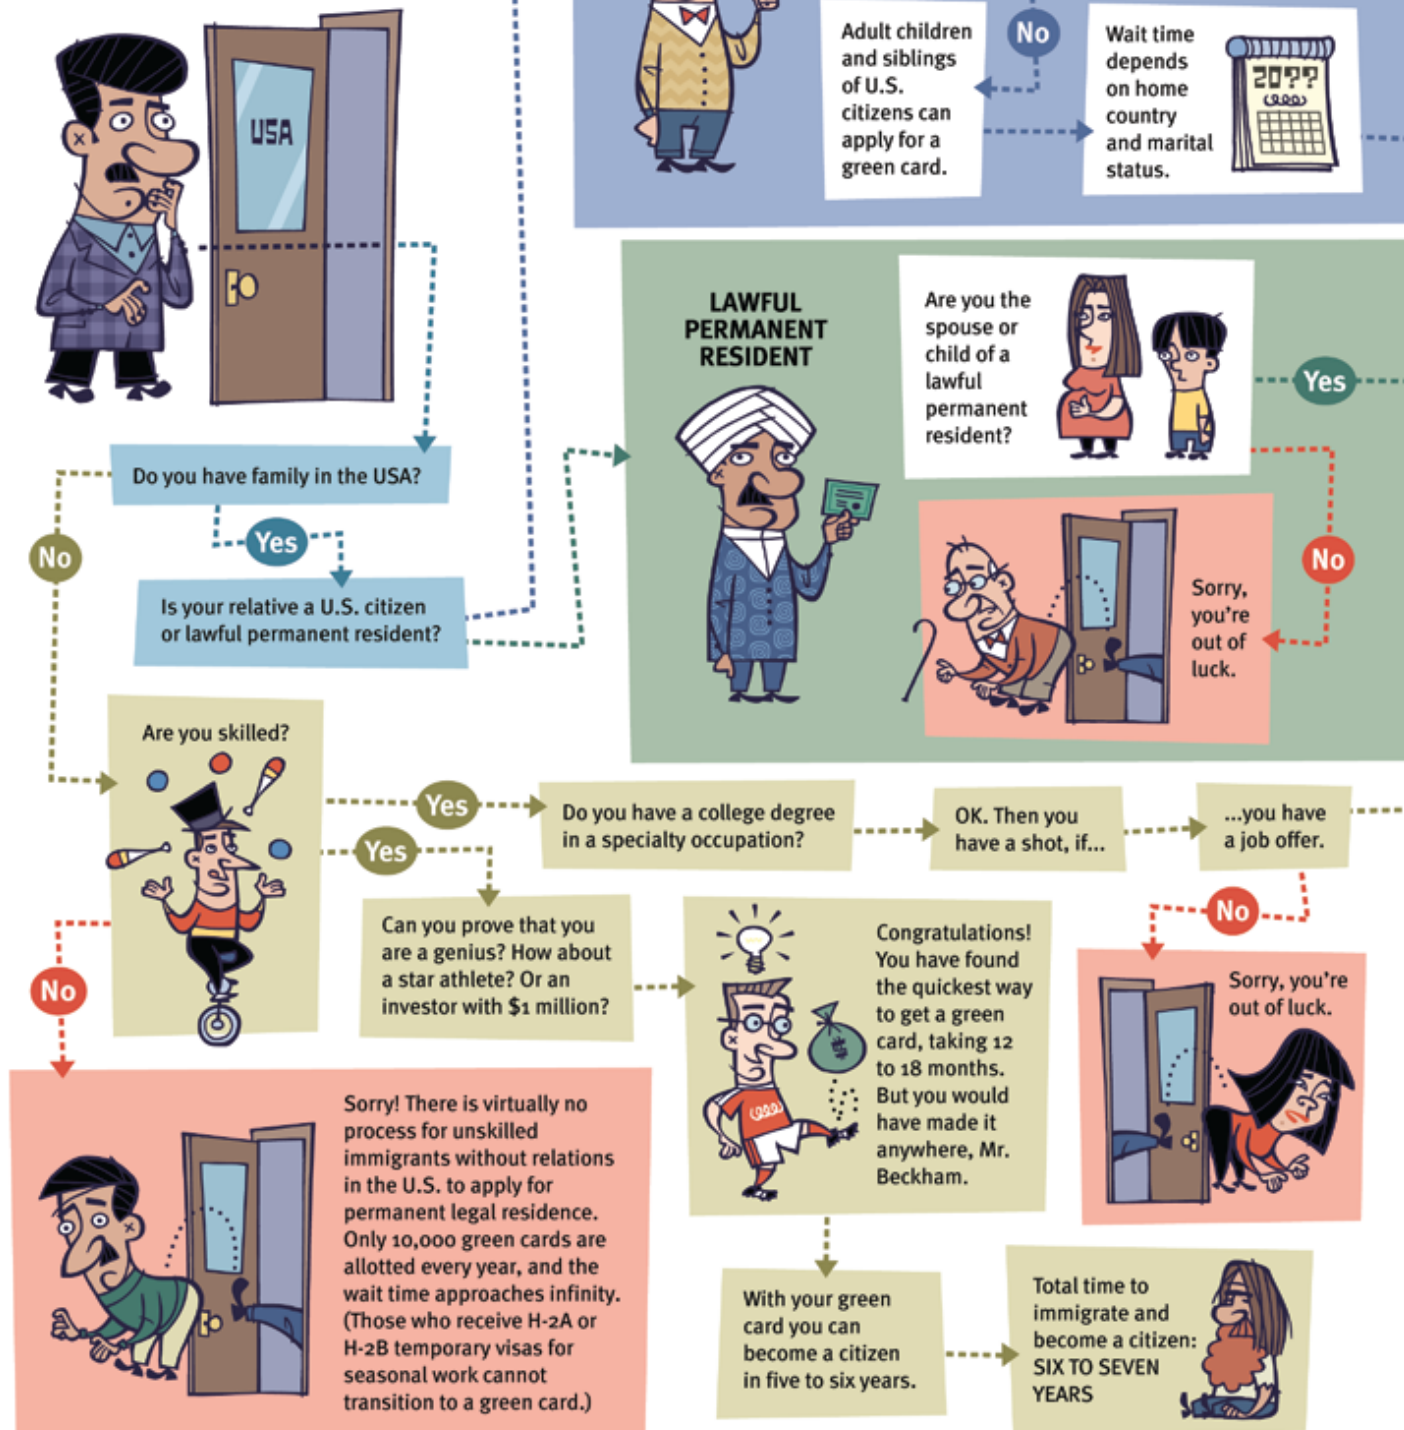

# What Part of Legal Immigration Don't You Understand?

Opponents of illegal immigration are fond of telling foreigners to "get in line" before coming to work in America. But what does that line actually look like, and how many years (or decades) does it take to get through? Try it yourself!

Flynn is director of government affairs and Dalmia is a senior policy analyst at Reason Foundation. This chart was developed by Reason Foundation in collaboration with the National Foundation for American Policy. Reproduced here by kind permission of the Reason Foundation (Reason.org).