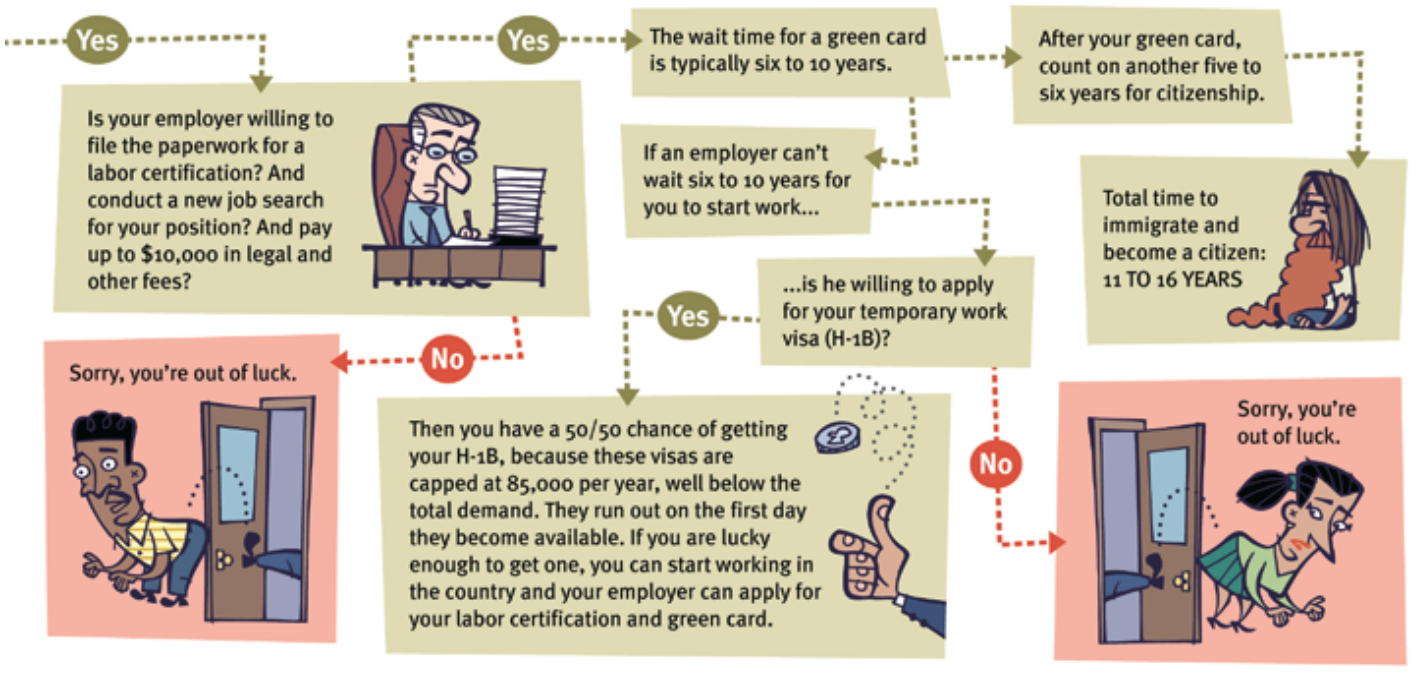

# What Part of Legal Immigration Don't You Understand?

Opponents of illegal immigration are fond of telling foreigners to "get in line" before coming to work in America. But what does that line actually look like, and how many years (or decades) does it take to get through? Try it yourself!

Flynn is director of government affairs and Dalmia is a senior policy analyst at Reason Foundation. This chart was developed by Reason Foundation in collaboration with the National Foundation for American Policy. Reproduced here by kind permission of the Reason Foundation (Reason.org).